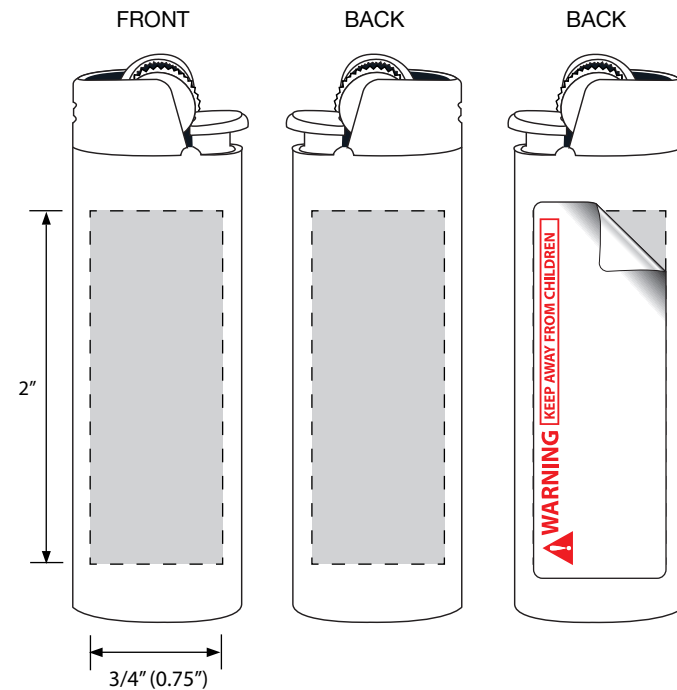

BAGKING BRANDKING

Print Templates

BKC-BIC- Standard Bic Lighter Custom Print

STOCK PRINT COLORS (FREE):

Custom Pantone print color available (\$32ea)

WHITE	BLACK	ORANGE 172	RED 186	MAROON 202	BURGUNDY 208
CREAM 1345	LEMON 114	ATHLETIC GOLD 116	TEAL 327	DARK TEAL 316	MAGENTA 205
FOREST GREEN 341	PROCESS BLUE	ROYAL BLUE 293	REFLEX BLUE	NAVY BLUE 281	PINK 211
GREEN 355	PURPLE 2587	BROWN 1545	CHARCOAL GRAY 424	MET. GOLD 872	MET. SILVER 877

AVAILABLE LIGHTER COLORS:

*All lighters come with a required federal warning label affixed to the back side. The label will cover up anything printed on the back side, and will need to be removed by hand.